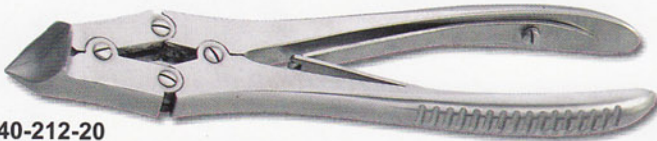

40-208-19
Revolver Syringe, Heavy Duty
Syringes with Metallic Body &
Glass Barrel Available in
10ml, 30ml, 50ml

40-209-19
Syringe

40-210-19
Revolver Syringe
Cover Leather

40-211-20
Professional Toe Nail Nipper 16cm
Compound Action,
Stainless Steel (Satin finish)