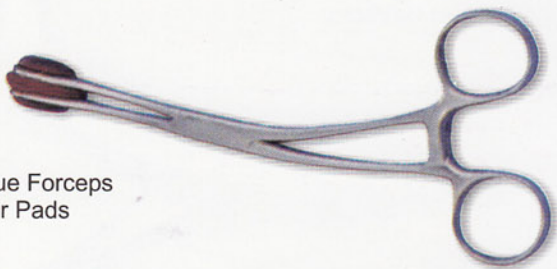

40-239-22
Mathieu Needle Holder

40-240-22
Mathieu Needle
Holder Tungstene Jaws

40-235-22
Mayo Scissors

40-241-22
Olsen Hegar Needle
Holder Tungstene Jaws

40-236-22
Utility Scissors
19cm

40-242-22
Gynecological Instruments

40-243-23
Young Tongue Forceps
with Rubber Pads

40-244-23
Baby Tongue Forceps
with Rubber Pads

40-245-23
Doyen Intestinal
Clamp, 23cm

40-246-23
Crile-Wood
Needle Holder, 15cm

40-247-23
Gillies
16cm

40-248-23
Olsen Hegar
Needle Holder