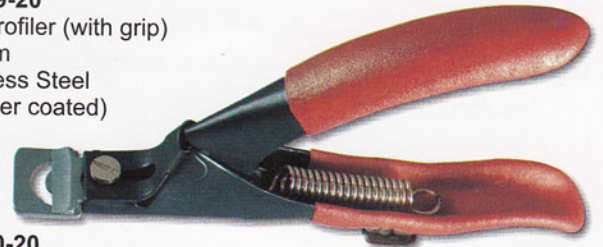

40-216-20
Professional Toe Nail
Nipper 16cm Double Action,
Stainless Steel (Satin finish)

40-217-20
Professional Toe
Nail Nipper

40-218-20
Professional Toe
Nail Nipper

40-219-20
Nail Profiler (with grip)
14.5cm
Stainless Steel
(Powder coated)