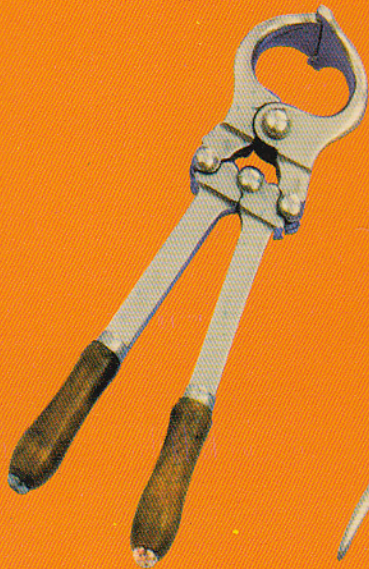

VETERINARY INSTRUMENTS

**CORNERSTONE
CORPORATION**

Manufacturers & Exporters of Quality Veterinary Instruments

40-001-01
Bloodless Castrator
48cm (30cm, 36cm, 40cm)
(For Bulls and Big Animals)

40-002-01
Bloodless Castrator
with Cord-Stop
48cm (30cm, 36cm, 40cm)
(For Bulls and Big Animals)