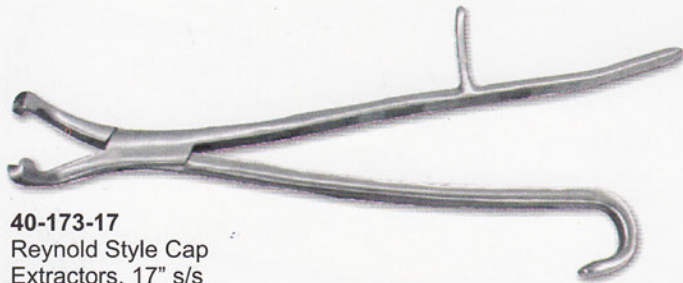

40-169-16

40-165-16
French Style Milk Sucking
Preventors Mini, Sml, Med, Lrg

40-166-16
French Style Milk Sucking
Preventors Mini, Sml, Med, Lrg

40-170-16
Mouth Speculum
with leather straps

40-171-17
Mouth Speculum Haussmann
Model with Leather Straps,
or Nylon Straps

40-172-17
Tooth Float set

40-173-17
Reynold Style Cap
Extractors, 17" s/s

40-174-17
Simple Joint Stainless
Steel Molar Spreader

40-175-17
Simple Joint Stainless
Steel Molar Forceps

40-176-17
Cap, Incisor
s/s 12"