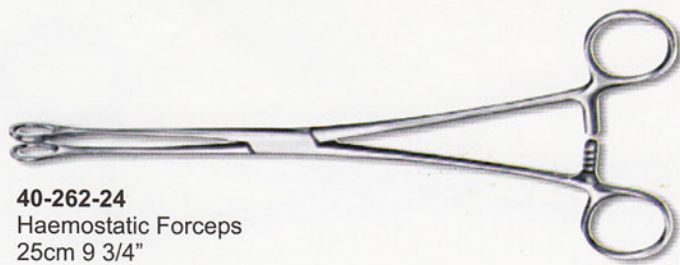

40-255-24
Kocher Forceps
with teeth
14.5cm

40-256-24
Pean (Rochester)
14.5cm

Haemostatic Forceps
Pean
40-257-24 14.5cm 5 3/4"
40-257-24 16cm 6 1/4"

40-258-24
Leriche Forceps
15.5cm

Halsted-Mosquito
40-259-24 12.5cm str.
40-260-24 14.5cm str.
40-261-24 12.5cm cvd.
40-261-24 14.5cm cvd.