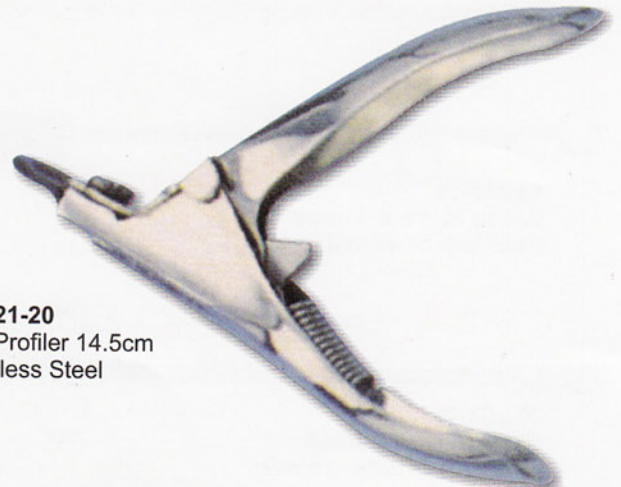

40-216-20
Professional Toe Nail
Nipper 16cm Double Action,
Stainless Steel (Satin finish)

40-217-20
Professional Toe
Nail Nipper

40-218-20
Professional Toe
Nail Nipper

40-219-20
Nail Profiler (with grip)
14.5cm
Stainless Steel
(Powder coated)

40-220-20
Nail Profiler (with grip)
14.5cm
Stainless Steel (Powder coated)

40-221-20
Nail Profiler 14.5cm
Stainless Steel

Scissors

40-278-26
Barber Scissor
Curved

40-279-26
Barber Scissor
Curved with Tip

40-280-26
Trimming Scissor
Curved