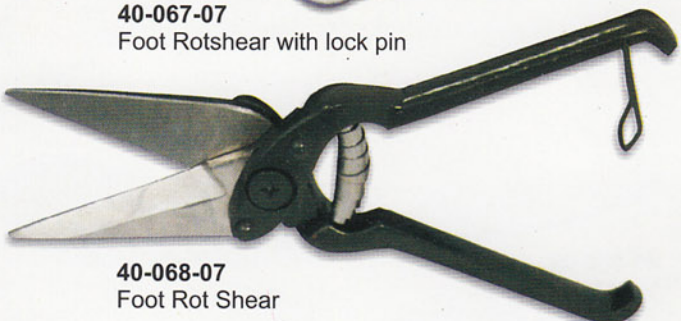

40-063-06
Diamond Nail Puller

Hoof Tools

40-064-07
Nail Nipper

40-065-07
Professional Hoof Nipper
With Wide Opening

40-066-07
Diamond Farrier
Clincher

40-067-07
Foot Rotshear with lock pin

40-068-07
Foot Rot Shear