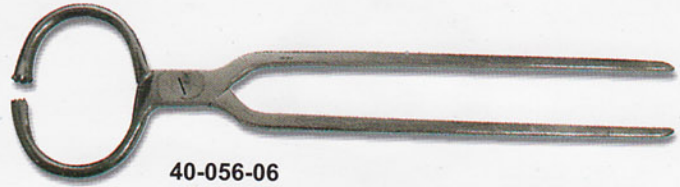

40-051-06
Hoof Forceps

40-052-06
Hoof Clamp
Black Coated

40-053-06
Hoof Tester

40-054-06
Round Hoof Tester

40-055-06
Flat Hoof Tester

40-056-06
Hoof Tester
Round Large

40-057-06
Shoe Puller

40-058-06
Diamond Farrier
Nippers 15"