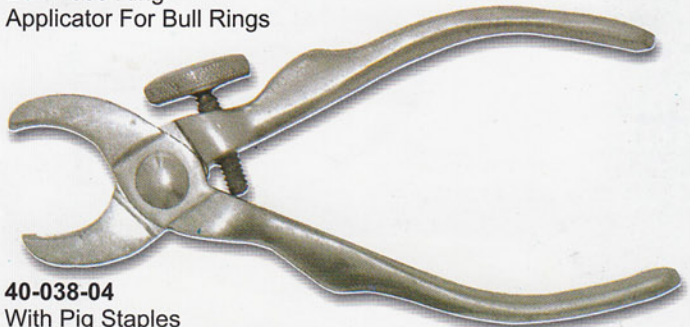

40-034-04
Bull Nose
Ring Applicator

40-035-04
Bull Nose Ring
Applicator With
Vertical Opening Delivered
With A Break-off Screw

40-036-04
Bull Nose Ring
Applicator With
Vertical Opening Delivered
With A Break-off Screw

40-037-04
Bull Nose Ring
Applicator For Bull Rings

40-038-04
With Pig Staples
Applicator Made of Aluminium
With Adjustment Screw

40-040-04
Pig Nose
Ring Applicator

40-041-04
Bull Ring Halter

40-042-04
Bull Ring
Stainless Steel
Sizes are 55mm
and 65mm