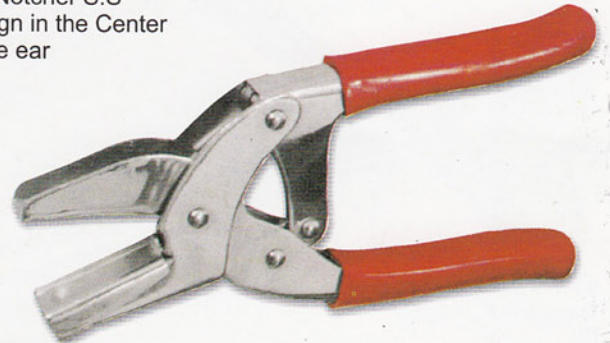

40-143-13
Tag Applicator Plier