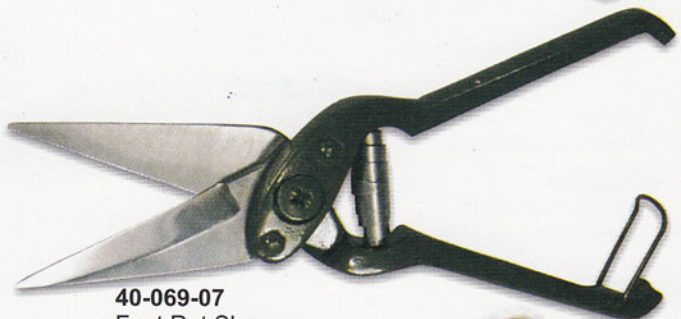

40-068-07
Foot Rot Shear

40-069-07
Foot Rot Shear