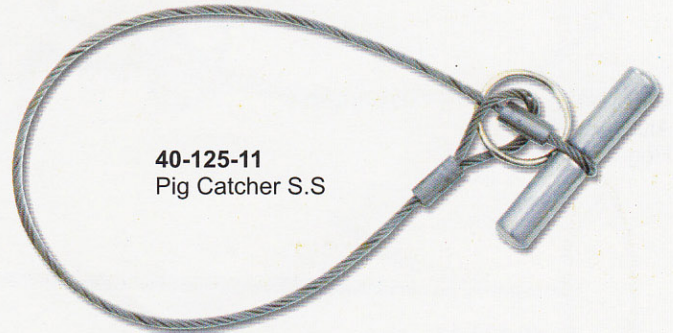

40-125-11
Pig Catcher S.S.