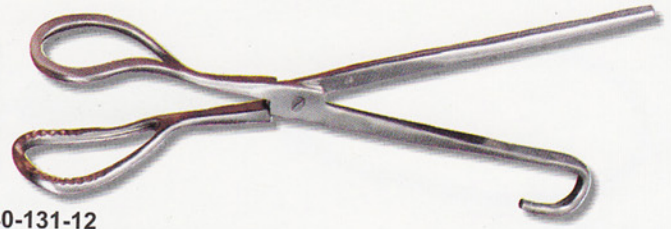

40-131-12
Obstetric Forceps For
Pig About 52cm Long, S.S

40-132-12
Obstetric Chain 30", S.S or N.P

40-133-12
Obstetric Chain
60", S.S or N.P

40-134-12
Lambing Aid Plastic

40-135-12
Wire Handle

40-136-12
Wire Handle