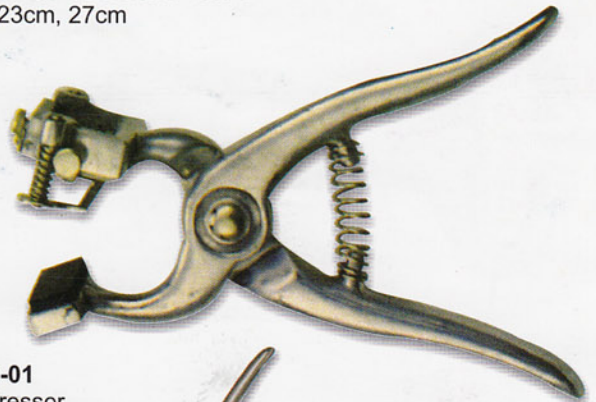

40-009-01
Emasculator Cut The Tail
and Crushes The Blood Vessel
19cm, 23cm, 27cm