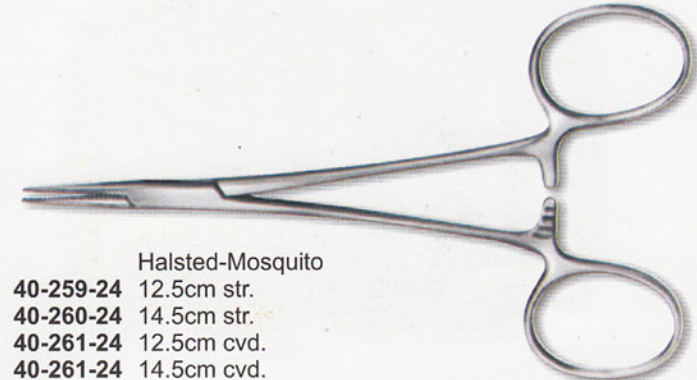

Halsted-Mosquito
40-259-24 12.5cm str.
40-260-24 14.5cm str.
40-261-24 12.5cm cvd.
40-261-24 14.5cm cvd.