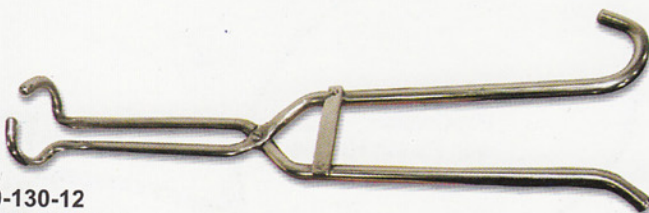

40-129-12
Calf Puller

40-130-12
Calving Assist
Forceps S.S