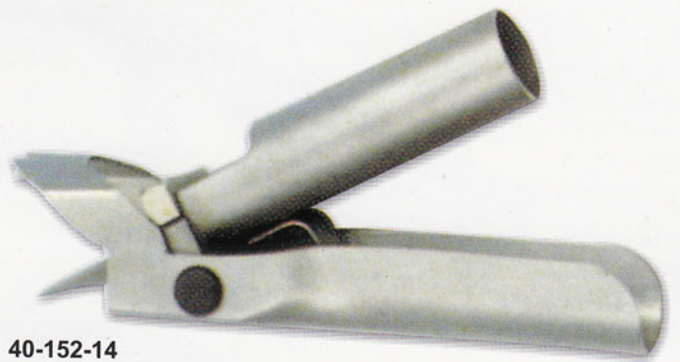

40-145-13
Ear Notcher - A-type

40-149-14
Tattooing Forceps
(E)

40-146-14
Tattooing Forceps
(A)

40-150-14
Trocars - A - with Plastic Handle

40-151-14
Trocars - B - S.S

40-147-14
Tattooing Forceps
(B)

40-152-14