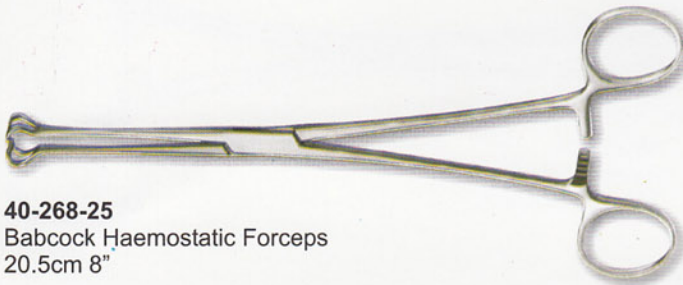

40-268-25
Babcock Haemostatic Forceps
20.5cm 8"