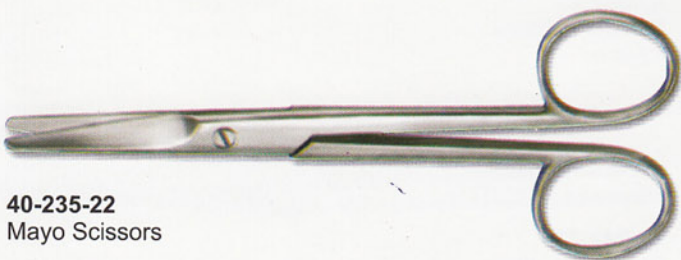

40-225-21
Lexer-Baby
10cm 10 1/4"

40-230-21
Vascular Scissors
12cm 4 3/4"

40-232-22
Backhaus Towel Forceps

40-237-22
Weitlaner Retractor

40-233-22
Haemostatic Forceps
T-shaped, 16cm

40-238-22
Forceps

40-234-22
Metzemaum Scissors

40-239-22
Mathieu Needle Holder

40-240-22
Mathieu Needle
Holder Tungstene Jaws

40-235-22
Mayo Scissors

40-241-22
Olsen Hegar Needle
Holder Tungstene Jaws

40-236-22
Utility Scissors
19cm

40-242-22
Gynecological Instruments