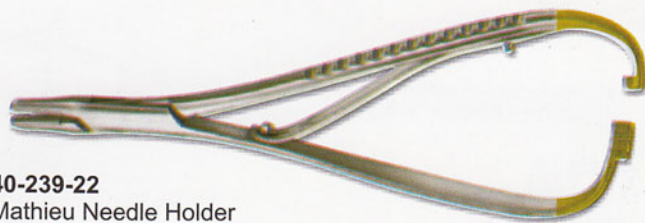

40-238-22
Forceps