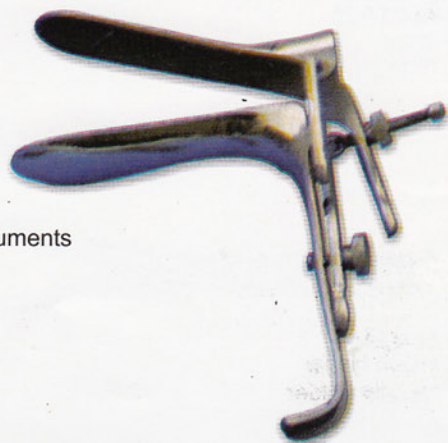

40-239-22
Mathieu Needle Holder

40-240-22
Mathieu Needle
Holder Tungstene Jaws

40-235-22
Mayo Scissors

40-241-22
Olsen Hegar Needle
Holder Tungstene Jaws

40-236-22
Utility Scissors
19cm

40-242-22
Gynecological Instruments

40-243-23
Young Tongue Forceps
with Rubber Pads

40-244-23
Baby Tongue Forceps
with Rubber Pads

40-245-23
Doyen Intestinal
Clamp, 23cm

40-246-23
Crile-Wood
Needle Holder, 15cm

40-247-23
Gillies
16cm

40-248-23
Olsen Hegar
Needle Holder