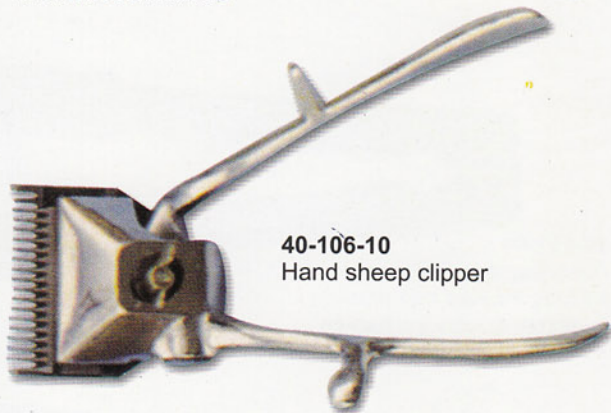

40-106-10
Hand sheep clipper