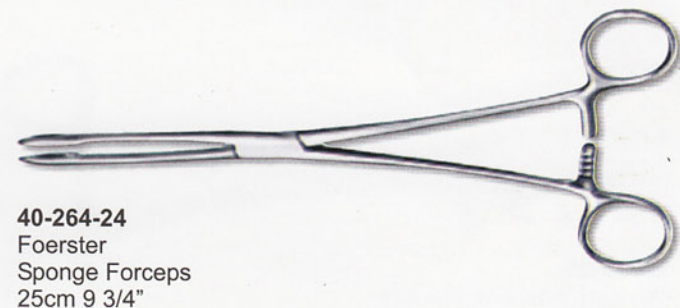

40-262-24
Haemostatic Forceps
25cm 9 3/4"

40-263-24
Haemostatic Forceps
14cm (T-Shaped)

40-264-24
Foerster
Sponge Forceps
25cm 9 3/4"

40-265-24
Haemostatic
Sponge Forceps
25cm 9 3/4"

40-266-24
Backhaus Towel Forceps
16.5cm