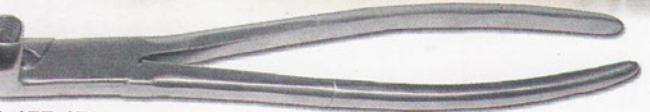

40-172-17
Tooth Float set

40-173-17
Reynold Style Cap
Extractors, 17" s/s

40-174-17
Simple Joint Stainless
Steel Molar Spreader

40-175-17
Simple Joint Stainless
Steel Molar Forceps

40-176-17
Cap, Incisor
s/s 12"