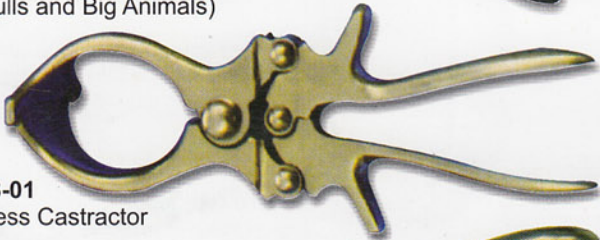

VETERINARY INSTRUMENTS

**CORNERSTONE
CORPORATION**

Manufacturers & Exporters of Quality Veterinary Instruments

40-001-01
Bloodless Castrator
48cm (30cm, 36cm, 40cm)
(For Bulls and Big Animals)

40-002-01
Bloodless Castrator
with Cord-Stop
48cm (30cm, 36cm, 40cm)
(For Bulls and Big Animals)

40-003-01
Bloodless Castrator
23cm
(for Lambs and Rabbit)

40-004-01
Marking Ring Applicator
Stainless Steel

40-005-01
Marking Ring Applicator
Stainless Steel

40-006-01
Heavy Duty Marking
Ring Applicator

40-007-01
Castrator Heavy Duty
with Pin