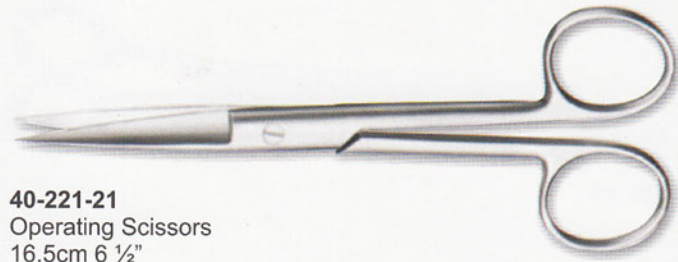

Commonly Use in Veterinary

40-221-21
Operating Scissors
16.5cm 6 1/2"