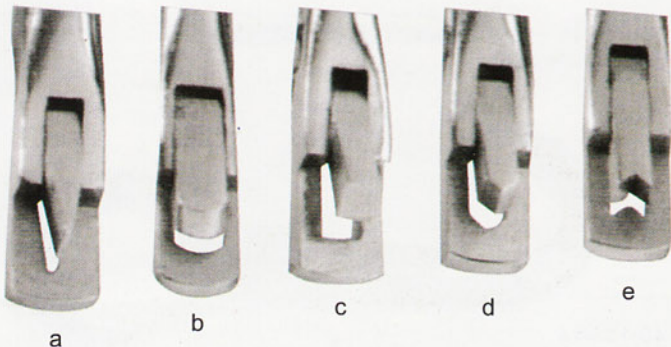

40-131-12
Obstetric Forceps For
Pig About 52cm Long, S.S

40-132-12
Obstetric Chain 30", S.S or N.P

40-133-12
Obstetric Chain
60", S.S or N.P

40-134-12
Lambing Aid Plastic

40-135-12
Wire Handle

40-136-12
Wire Handle

40-127-12
Pig Catcher

40-128-12
Aluminum Mini
Hog Catcher

40-129-12
Calf Puller

40-130-12
Calving Assist
Forceps S.S

Ear Notcher

40-137-13
Ear Notcher

40-138-13
Ear Notcher

40-139-13
(v) Shape Aluminum
Ear Notcher with 2 sizes

40-140-13
Ear Notcher S.S
(v) Shape also in different shapes

40-141-13
Ear Notcher S.S
Clover Design

40-142-13
Ear Notcher S.S
Design in the Center
of the ear

40-143-13
Tag Applicator Plier

40-144-13
Ear Notcher
with lock