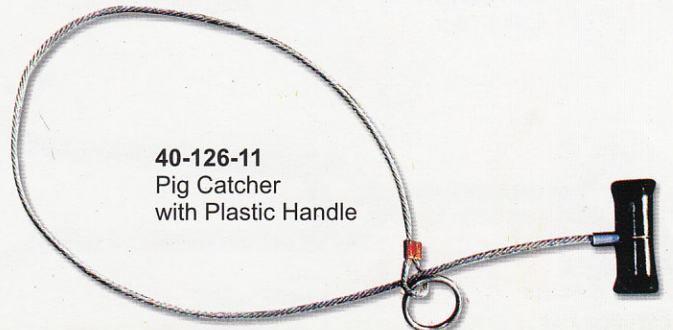

40-126-11
Pig Catcher
with Plastic Handle