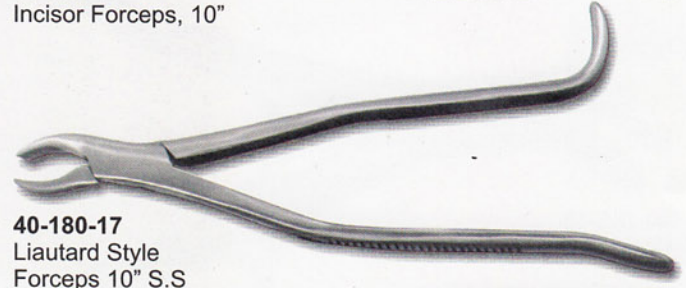

40-180-17
Liautard Style
Forceps 10" S.S