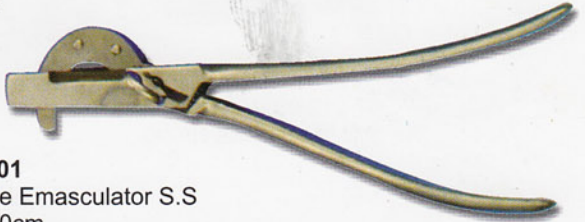

VETERINARY INSTRUMENTS

**CORNERSTONE
CORPORATION**

Manufacturers & Exporters of Quality Veterinary Instruments

40-001-01
Bloodless Castrator
48cm (30cm, 36cm, 40cm)
(For Bulls and Big Animals)

40-002-01
Bloodless Castrator
with Cord-Stop
48cm (30cm, 36cm, 40cm)
(For Bulls and Big Animals)

40-003-01
Bloodless Castrator
23cm
(for Lambs and Rabbit)

40-004-01
Marking Ring Applicator
Stainless Steel

40-005-01
Marking Ring Applicator
Stainless Steel

40-006-01
Heavy Duty Marking
Ring Applicator

40-007-01
Castrator Heavy Duty
with Pin