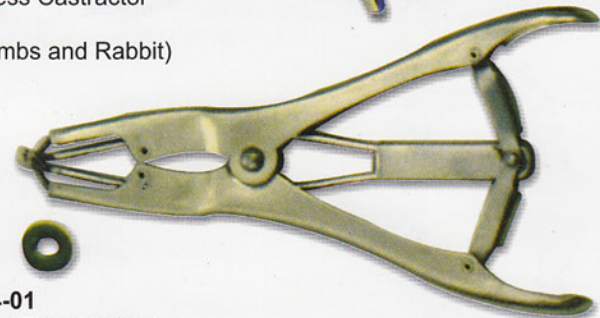

VETERINARY INSTRUMENTS

**CORNERSTONE
CORPORATION**

Manufacturers & Exporters of Quality Veterinary Instruments

40-001-01
Bloodless Castrator
48cm (30cm, 36cm, 40cm)
(For Bulls and Big Animals)

40-002-01
Bloodless Castrator
with Cord-Stop
48cm (30cm, 36cm, 40cm)
(For Bulls and Big Animals)

40-003-01
Bloodless Castrator
23cm
(for Lambs and Rabbit)

40-004-01
Marking Ring Applicator
Stainless Steel

40-005-01
Marking Ring Applicator
Stainless Steel

40-006-01
Heavy Duty Marking
Ring Applicator

40-007-01
Castrator Heavy Duty
with Pin