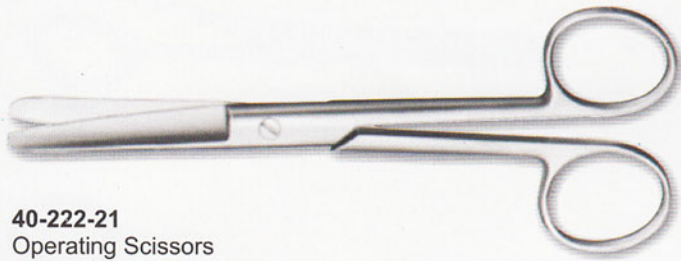

40-288-26
Moon Scissor 7"

40-289-26
Tailoring Scissor
7", 8", 9"

Commonly Use in Veterinary

40-221-21
Operating Scissors
16.5cm 6 1/2"

40-226-21
Neurosurgical Scissors
Strully
22.5cm 8 3/4"

40-222-21
Operating Scissors
20.5cm 8"