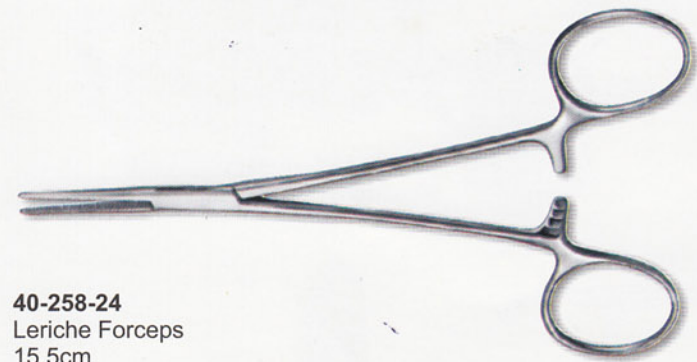

Haemostatic Forceps
Pean
40-257-24 14.5cm 5 3/4"
40-257-24 16cm 6 1/4"

40-258-24
Leriche Forceps
15.5cm