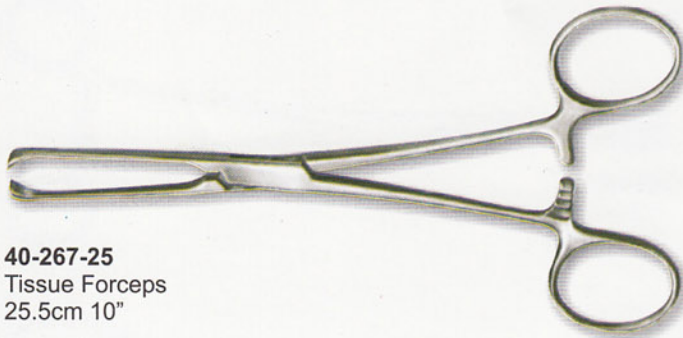

40-262-24
Haemostatic Forceps
25cm 9 3/4"

40-263-24
Haemostatic Forceps
14cm (T-Shaped)

40-264-24
Foerster
Sponge Forceps
25cm 9 3/4"

40-265-24
Haemostatic
Sponge Forceps
25cm 9 3/4"

40-266-24
Backhaus Towel Forceps
16.5cm

40-267-25
Tissue Forceps
25.5cm 10"

40-272-25
Jones
5.5cm

40-268-25
Babcock Haemostatic Forceps
20.5cm 8"

40-273-25
Scalpel
3

40-269-25
Weingart Vulsellum Forceps
24cm

40-274-25
Scalpel
4

40-270-25
Retractor For Caponizing
19cm