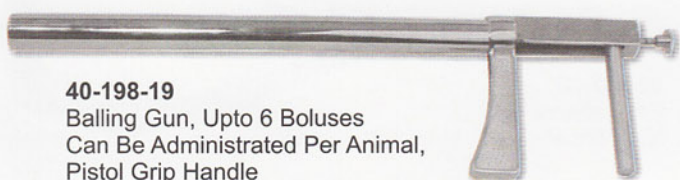

40-191-18
Small Elevator

40-192-18
Left Elevator
3mm Head

40-193-18
Straight Elevator
3mm Head

40-194-18
Right Elevator
3mm Head

40-195-18
Tooth Elevator Set

40-196-19
Stomach Pump

40-197-19
Stomach Pump

40-198-19
Balling Gun, Upto 6 Boluses
Can Be Administrated Per Animal,
Pistol Grip Handle