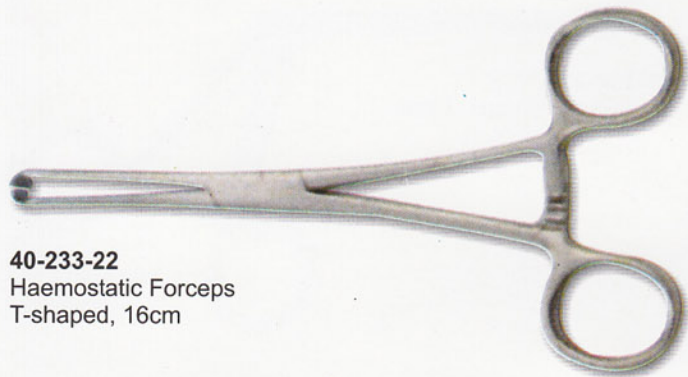

40-227-21
Enterotomy Scissors
21.5cm 8 1/2"

40-223-21
Operating Scissors
14.5cm 5 3/4"

40-228-21
Stitch Scissors
Spencer
9cm 3 1/2"

40-224-21
Iris Scissors
10cm 4"

40-229-21
Stitch Scissors
Spencer
13cm 5"

40-225-21
Lexer-Baby
10cm 10 1/4"

40-230-21
Vascular Scissors
12cm 4 3/4"

40-232-22
Backhaus Towel Forceps

40-237-22
Weitlaner Retractor

40-233-22
Haemostatic Forceps
T-shaped, 16cm

40-238-22
Forceps

40-234-22
Metzemaum Scissors

40-239-22
Mathieu Needle Holder

40-240-22
Mathieu Needle
Holder Tungstene Jaws

40-235-22
Mayo Scissors

40-241-22
Olsen Hegar Needle
Holder Tungstene Jaws

40-236-22
Utility Scissors
19cm

40-242-22
Gynecological Instruments