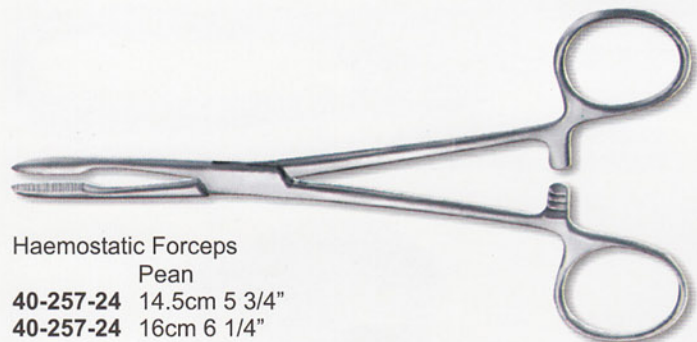

40-256-24
Pean (Rochester)
14.5cm