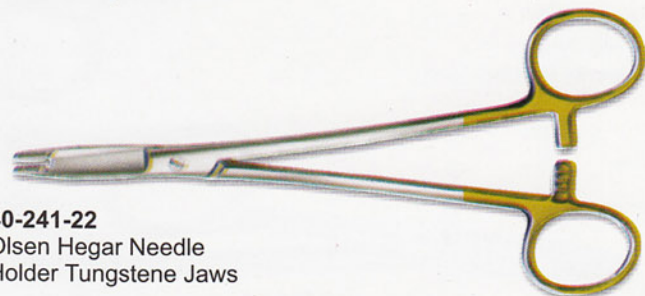

40-239-22
Mathieu Needle Holder

40-240-22
Mathieu Needle
Holder Tungstene Jaws

40-235-22
Mayo Scissors

40-241-22
Olsen Hegar Needle
Holder Tungstene Jaws

40-236-22
Utility Scissors
19cm

40-242-22
Gynecological Instruments

40-243-23
Young Tongue Forceps
with Rubber Pads

40-244-23
Baby Tongue Forceps
with Rubber Pads

40-245-23
Doyen Intestinal
Clamp, 23cm

40-246-23
Crile-Wood
Needle Holder, 15cm

40-247-23
Gillies
16cm

40-248-23
Olsen Hegar
Needle Holder