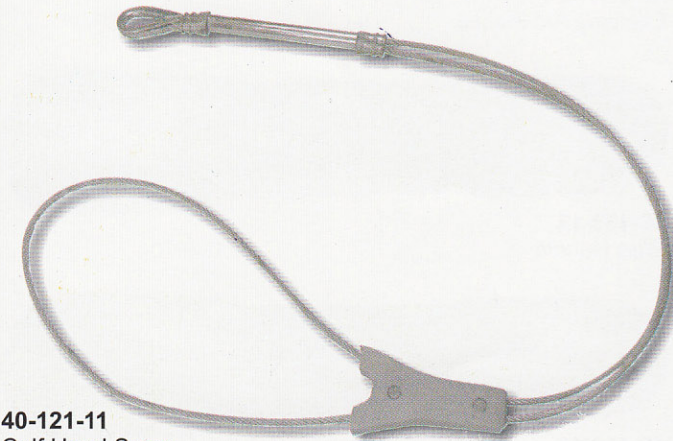

40-121-11
Calf Head Snare