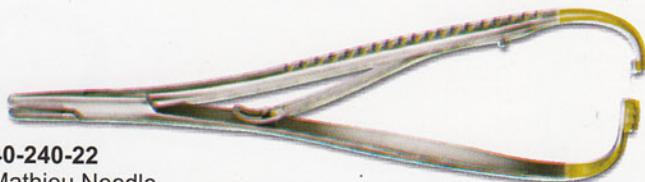

40-239-22
Mathieu Needle Holder

40-240-22
Mathieu Needle
Holder Tungstene Jaws