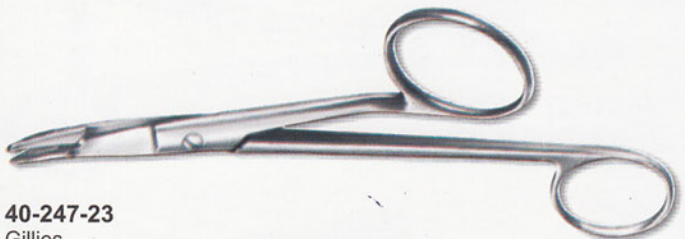

40-243-23
Young Tongue Forceps
with Rubber Pads

40-244-23
Baby Tongue Forceps
with Rubber Pads

40-245-23
Doyen Intestinal
Clamp, 23cm

40-246-23
Crile-Wood
Needle Holder, 15cm

40-247-23
Gillies
16cm

40-248-23
Olsen Hegar
Needle Holder