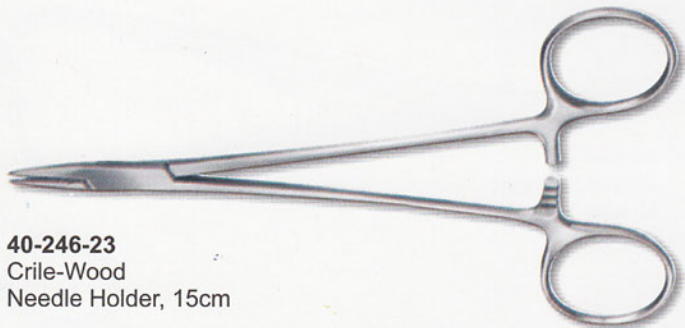

40-239-22
Mathieu Needle Holder

40-240-22
Mathieu Needle
Holder Tungstene Jaws

40-235-22
Mayo Scissors

40-241-22
Olsen Hegar Needle
Holder Tungstene Jaws

40-236-22
Utility Scissors
19cm

40-242-22
Gynecological Instruments

40-243-23
Young Tongue Forceps
with Rubber Pads

40-244-23
Baby Tongue Forceps
with Rubber Pads

40-245-23
Doyen Intestinal
Clamp, 23cm

40-246-23
Crile-Wood
Needle Holder, 15cm

40-247-23
Gillies
16cm

40-248-23
Olsen Hegar
Needle Holder