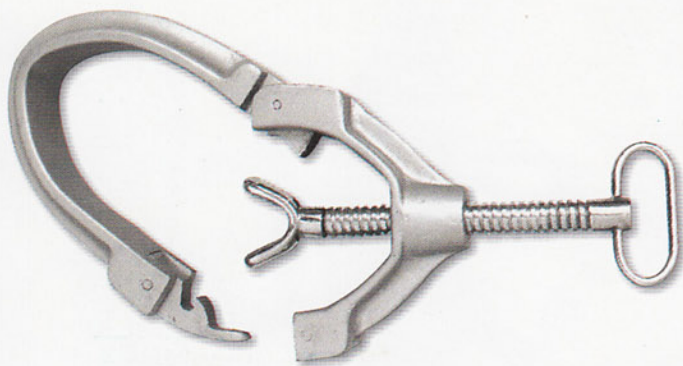

40-155-15
Anti Kick Clamp