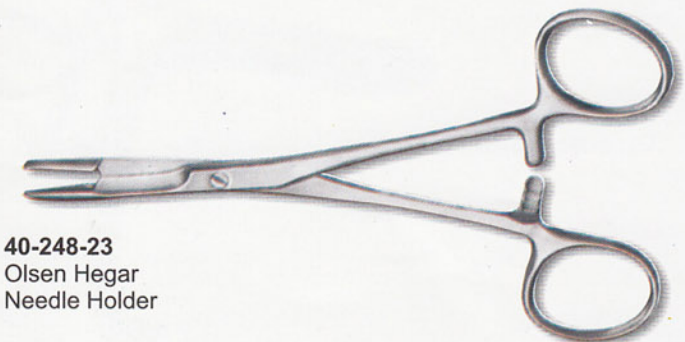

40-243-23
Young Tongue Forceps
with Rubber Pads

40-244-23
Baby Tongue Forceps
with Rubber Pads

40-245-23
Doyen Intestinal
Clamp, 23cm

40-246-23
Crile-Wood
Needle Holder, 15cm

40-247-23
Gillies
16cm

40-248-23
Olsen Hegar
Needle Holder