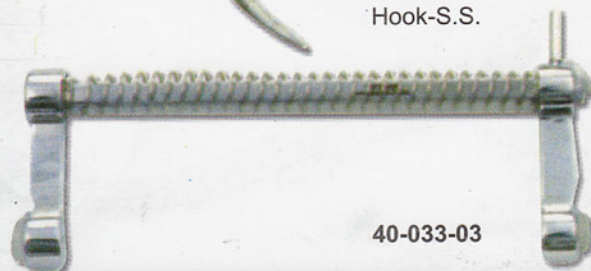

40-032-03
Hook-S.S.

40-033-03