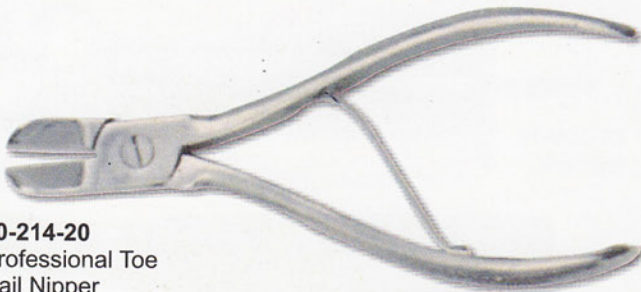

40-208-19
Revolver Syringe, Heavy Duty
Syringes with Metallic Body &
Glass Barrel Available in
10ml, 30ml, 50ml

40-209-19
Syringe

40-210-19
Revolver Syringe
Cover Leather

40-211-20
Professional Toe Nail Nipper 16cm
Compound Action,
Stainless Steel (Satin finish)

40-212-20
Professional Toe Nail Nipper 16cm
Compound Action, Stainless Steel
(Satin finish)

40-213-20
Professional Toe
Nail Nipper

40-214-20
Professional Toe
Nail Nipper

40-215-20
Toe Nail Nipper 14cm
Box Joint, Double Spring
Stainless Steel (Satin finish)