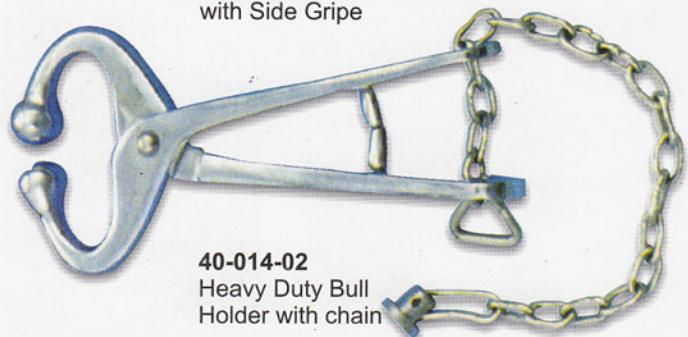

40-016-02
Heavy Duty Bull
Holder without chain

40-017-02
Bull Holder Harm's With
Slide Adjuster made of S.S

40-018-02
Bull Holder Harm's With
Rowel Slide

40-019-02
Bull Holder With Push
Button Lock

40-020-02
Bull Holder Harm's With
Rowel Slide

40-021-02
Bull Holder With Spring

40-012-02
Bull Holder with spring

40-013-02
Bull Holder
with Side Gripe

40-014-02
Heavy Duty Bull
Holder with chain

40-015-02
Heavy Duty Bull
Holder with chain

40-022-03
Bull Holder
with spring

40-023-03
Bull Holder
with spring

40-028-03
Bull Holder

40-024-03
Automatic Lock Easily
Released Bull Lead, Aluminum

40-029-03
Bull Holder with chain

40-030-03
Prolapse Needle
7cm, 8cm, 10cm, 13cm

40-025-03
Automatic Lock Easily
Released Bull Lead Brass