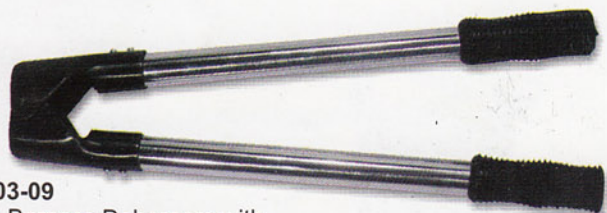

40-097-09
Sheep Hoof Knife

40-098-09
Special Hoof Knife, Left

40-099-09
Special Hoof Knife, Right

40-100-09
Rasp without Handle

Behorner

40-101-09
Rasp Barness Dehorner
with Wooden Handle

40-102-09
Rasp Barness Dehorner
with Metallic Handle and also
available in wooden handle