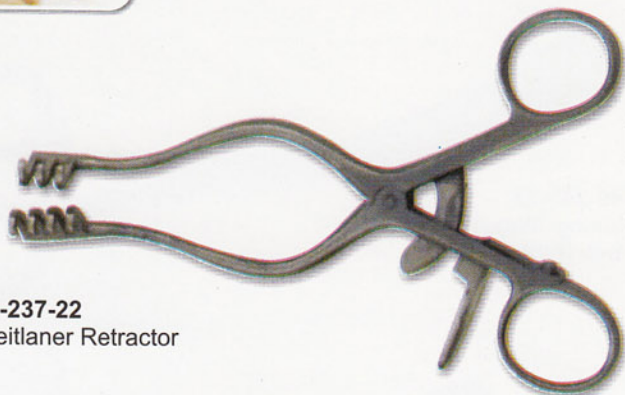

40-225-21
Lexer-Baby
10cm 10 1/4"

40-230-21
Vascular Scissors
12cm 4 3/4"

40-232-22
Backhaus Towel Forceps

40-237-22
Weitlaner Retractor

40-233-22
Haemostatic Forceps
T-shaped, 16cm

40-238-22
Forceps

40-234-22
Metzemaum Scissors