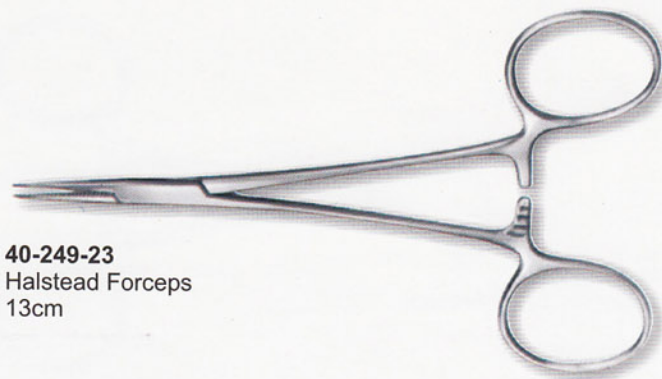

40-243-23
Young Tongue Forceps
with Rubber Pads

40-244-23
Baby Tongue Forceps
with Rubber Pads

40-245-23
Doyen Intestinal
Clamp, 23cm

40-246-23
Crile-Wood
Needle Holder, 15cm

40-247-23
Gillies
16cm

40-248-23
Olsen Hegar
Needle Holder