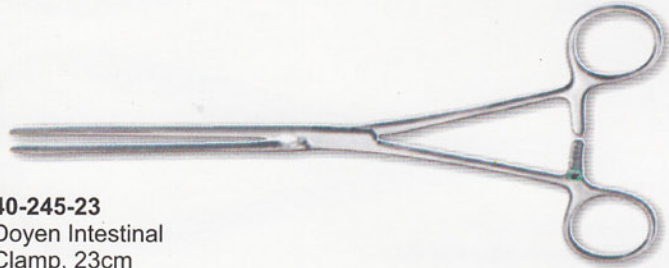

40-239-22
Mathieu Needle Holder

40-240-22
Mathieu Needle
Holder Tungstene Jaws

40-235-22
Mayo Scissors

40-241-22
Olsen Hegar Needle
Holder Tungstene Jaws

40-236-22
Utility Scissors
19cm

40-242-22
Gynecological Instruments

40-243-23
Young Tongue Forceps
with Rubber Pads

40-244-23
Baby Tongue Forceps
with Rubber Pads

40-245-23
Doyen Intestinal
Clamp, 23cm

40-246-23
Crile-Wood
Needle Holder, 15cm

40-247-23
Gillies
16cm

40-248-23
Olsen Hegar
Needle Holder