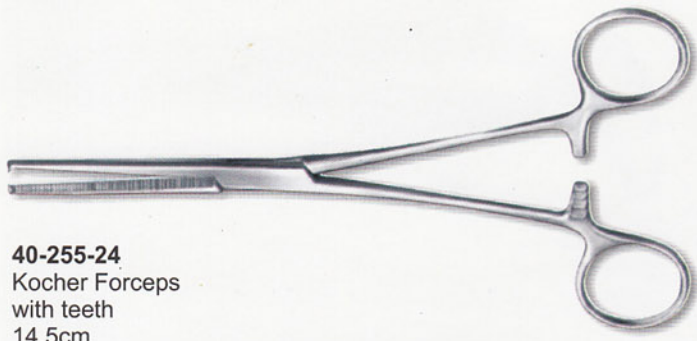

40-243-23
Young Tongue Forceps
with Rubber Pads

40-244-23
Baby Tongue Forceps
with Rubber Pads

40-245-23
Doyen Intestinal
Clamp, 23cm

40-246-23
Crile-Wood
Needle Holder, 15cm

40-247-23
Gillies
16cm

40-248-23
Olsen Hegar
Needle Holder

40-249-23
Halstead Forceps
13cm

40-250-23
Hartmann Forceps, 14cm

40-251-23
Cushing Forceps
17cm 6 3/4

40-252-23
Splinter Forceps
12.5cm

40-253-23
Dissecting Forceps
13cm

40-254-23
Troeltsch (Wilde)
Ear Forceps
10.5cm 4 1/8"