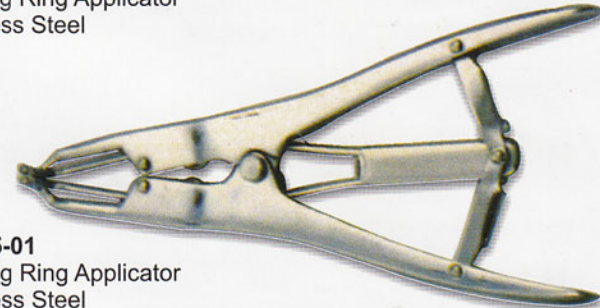

VETERINARY INSTRUMENTS

**CORNERSTONE
CORPORATION**

Manufacturers & Exporters of Quality Veterinary Instruments

40-001-01
Bloodless Castrator
48cm (30cm, 36cm, 40cm)
(For Bulls and Big Animals)

40-002-01
Bloodless Castrator
with Cord-Stop
48cm (30cm, 36cm, 40cm)
(For Bulls and Big Animals)

40-003-01
Bloodless Castrator
23cm
(for Lambs and Rabbit)

40-004-01
Marking Ring Applicator
Stainless Steel

40-005-01
Marking Ring Applicator
Stainless Steel

40-006-01
Heavy Duty Marking
Ring Applicator

40-007-01
Castrator Heavy Duty
with Pin