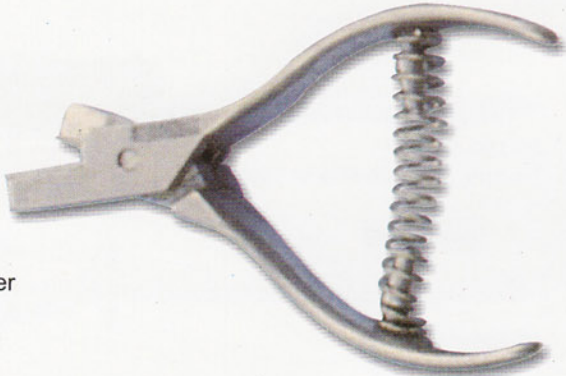

40-127-12
Pig Catcher

40-128-12
Aluminum Mini
Hog Catcher

40-129-12
Calf Puller

40-130-12
Calving Assist
Forceps S.S

Ear Notcher

40-137-13
Ear Notcher

40-138-13
Ear Notcher

40-139-13
(v) Shape Aluminum
Ear Notcher with 2 sizes