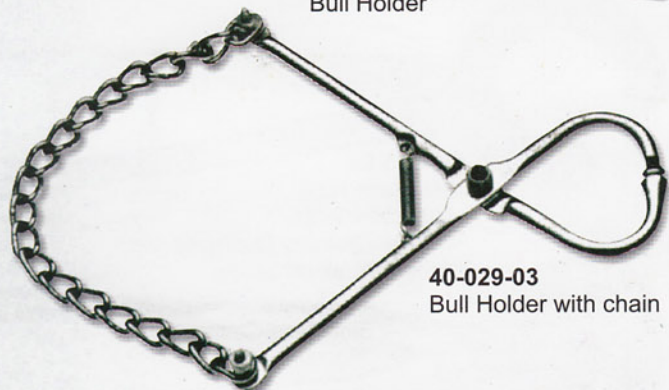

40-021-02
Bull Holder With Spring

40-012-02
Bull Holder with spring

40-013-02
Bull Holder
with Side Gripe

40-014-02
Heavy Duty Bull
Holder with chain

40-015-02
Heavy Duty Bull
Holder with chain

40-022-03
Bull Holder
with spring

40-023-03
Bull Holder
with spring

40-028-03
Bull Holder

40-024-03
Automatic Lock Easily
Released Bull Lead, Aluminum

40-029-03
Bull Holder with chain

40-030-03
Prolapse Needle
7cm, 8cm, 10cm, 13cm

40-025-03
Automatic Lock Easily
Released Bull Lead Brass

40-031-03
Krey-Schottler

40-026-03
Bull Leader to Catch the Ring
and to Facilitate the Animal
Manipulation

40-032-03
Hook-S.S.

40-027-03
Bull Holder Continental
Tong Pattern, 43cm

40-033-03

40-039-04
Milk Sucking
Preventor Plier
Available In
Red Colour Also

40-034-04
Bull Nose
Ring Applicator

40-035-04
Bull Nose Ring
Applicator With
Vertical Opening Delivered
With A Break-off Screw

40-036-04
Bull Nose Ring
Applicator With
Vertical Opening Delivered
With A Break-off Screw