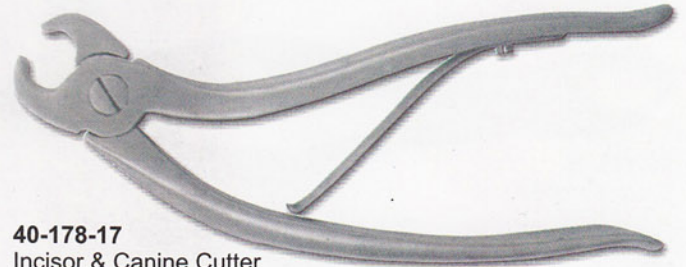

40-178-17
Incisor & Canine Cutter
s/s, 10"