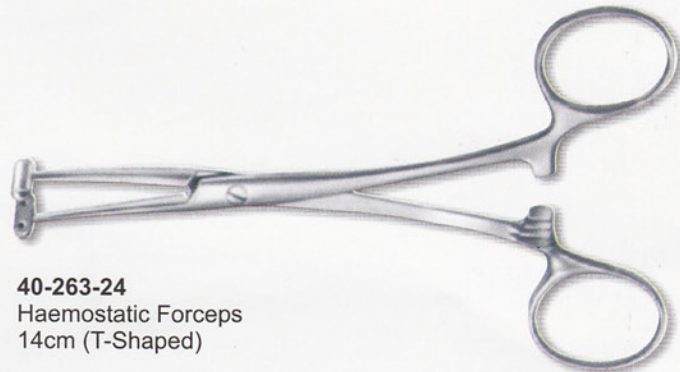

40-262-24
Haemostatic Forceps
25cm 9 3/4"

40-263-24
Haemostatic Forceps
14cm (T-Shaped)

40-264-24
Foerster
Sponge Forceps
25cm 9 3/4"

40-265-24
Haemostatic
Sponge Forceps
25cm 9 3/4"

40-266-24
Backhaus Towel Forceps
16.5cm