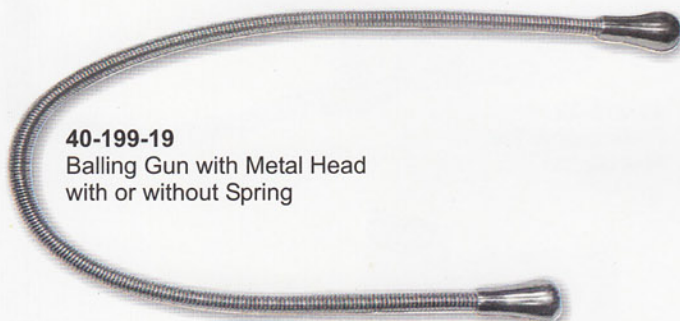

40-191-18
Small Elevator

40-192-18
Left Elevator
3mm Head

40-193-18
Straight Elevator
3mm Head

40-194-18
Right Elevator
3mm Head

40-195-18
Tooth Elevator Set

40-196-19
Stomach Pump

40-197-19
Stomach Pump

40-198-19
Balling Gun, Upto 6 Boluses
Can Be Administrated Per Animal,
Pistol Grip Handle